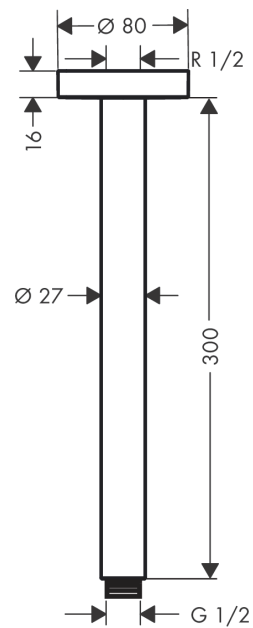

Ceiling connector S 30 cm

Surfaces: **Polished Gold Optic**

Article Number: **27389990**

Description

product features

- length: 300 mm
- shaft \varnothing : 27 mm
- installation type: exposed installation
- material: brass
- connection thread G $\frac{1}{2}$
- connection dimension DN15

Design awards

Product image

Scale drawing

Ceiling connector S 30 cm
 Surfaces: **Polished Gold Optic**

Article Number: **27389990**

Exploded Drawing

Year of production: >12/20

Ceiling connector S 30 cm
 Surfaces: **Polished Gold Optic** Article Number: **27389990**

Spare part list

Year of production: >12/20

Pos.	Description	Article Number	Price	PU
1	connecting thread	95188000	-	1
2	mounting kit	95208000	-	1
3	O-ring 34x2	98383000	-	1
4	escutcheon Ø 80 mm	92122990	-	1
5	O-ring 16x2	98133000	-	1