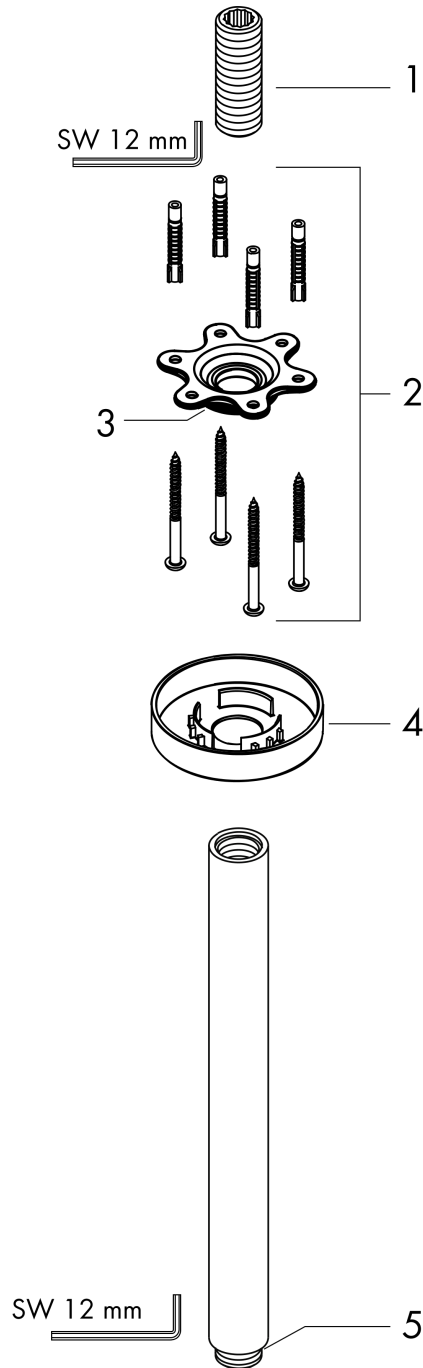

Ceiling connector S 30 cm

Surfaces: **Polished Gold Optic**

Article Number: **27389990**

Description

product features

- length: 300 mm
- shaft \varnothing : 27 mm
- installation type: exposed installation
- material: brass
- connection thread G $\frac{1}{2}$
- connection dimension DN15

Design awards

Product image

Scale drawing

Ceiling connector S 30 cm
 Surfaces: **Polished Gold Optic**

Article Number: **27389990**

Exploded Drawing

Year of production: >12/20

Ceiling connector S 30 cm
 Surfaces: **Polished Gold Optic** Article Number: **27389990**

Spare part list

Year of production: >12/20

Pos.	Description	Article Number	Price	PU
1	connecting thread	95188000	-	1
2	mounting kit	95208000	-	1
3	O-ring 34x2	98383000	-	1
4	escutcheon Ø 80 mm	92122990	-	1
5	O-ring 16x2	98133000	-	1